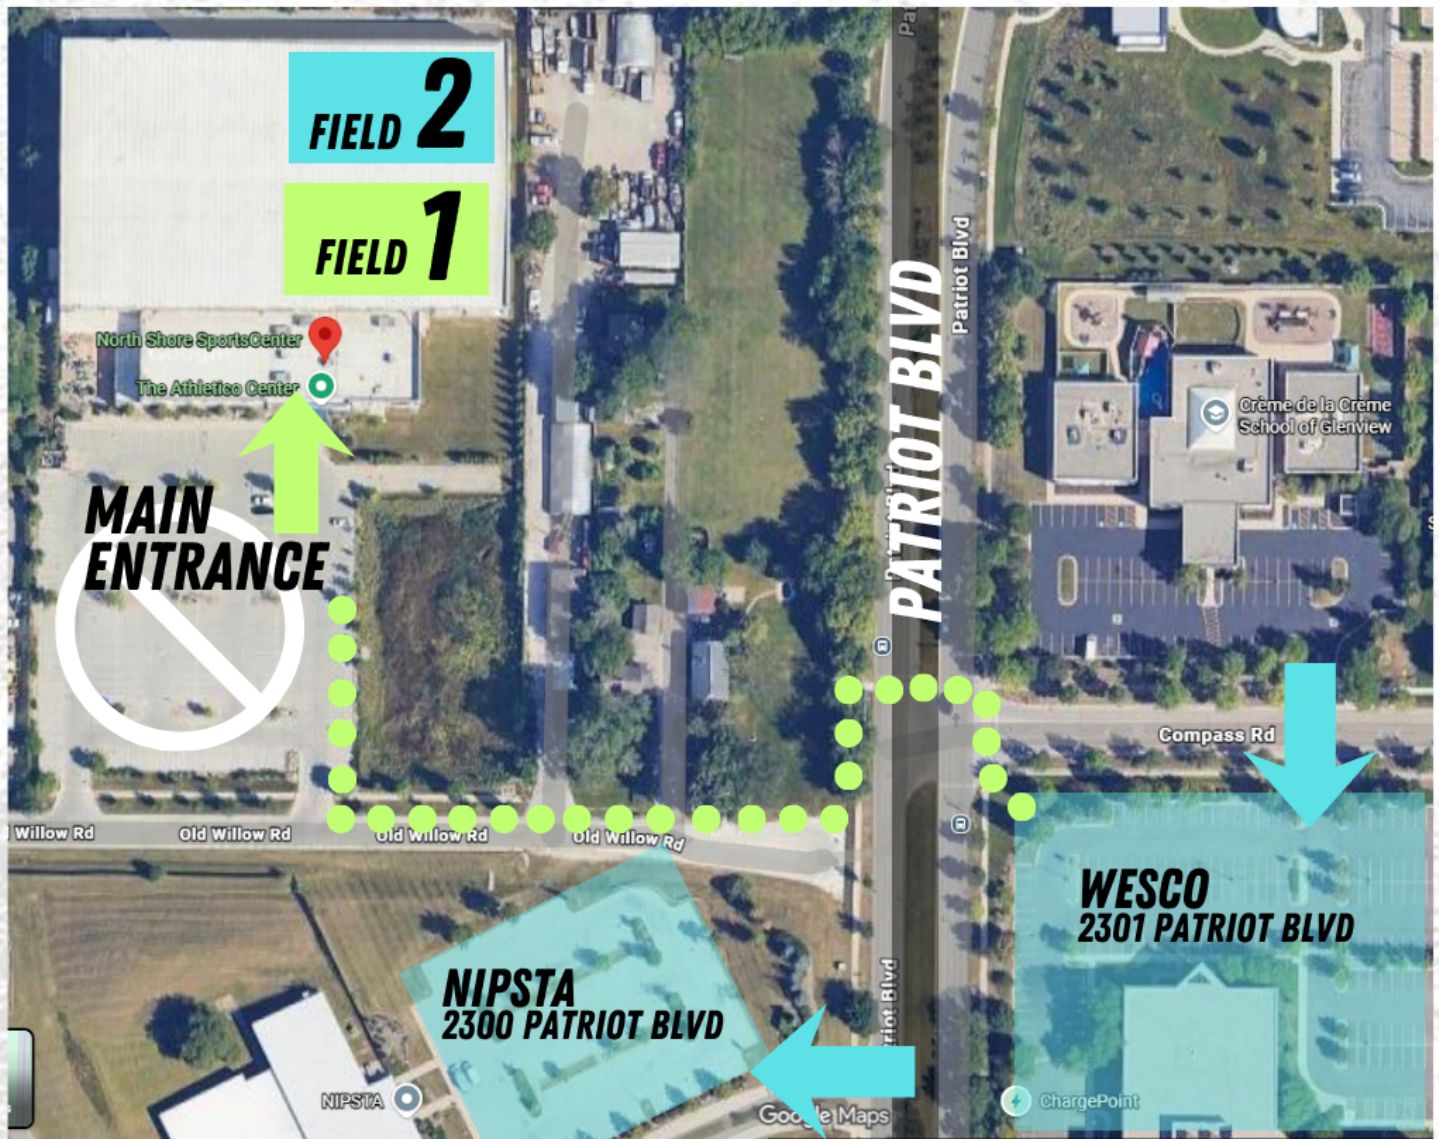

## 8U & 10U SILVER OFFICIAL MAP

### NORTH SHORE SPORTS CENTER

**PARKING LOT 1 - NIPSTA - 2300 PATRIOT BLVD, GLENVIEW**

**PARKING LOT 2 - WESCO - 2301 PATRIOT BLVD, GLENVIEW**

**\*\*ONLY 8U & 10U SILVER PLAY HERE. 10U GOLD, 12U, AND 14U DIVISIONS ARE AT NEW TRIER WEST.**